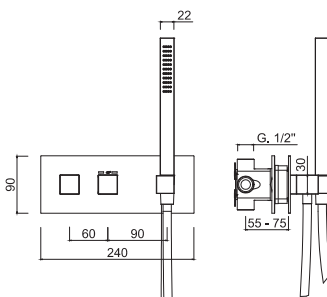

8272

3021_827

Termostatico doccia incasso con deviatore a rotazione, kit duplex integrato, 1 uscita libera

Built-in shower thermostatic mixer with rotating diverter, integrated shower kit, 1 free outlet

Built-in shower thermostatic mixer with rotating diverter, integrated shower kit, 1 free outlet